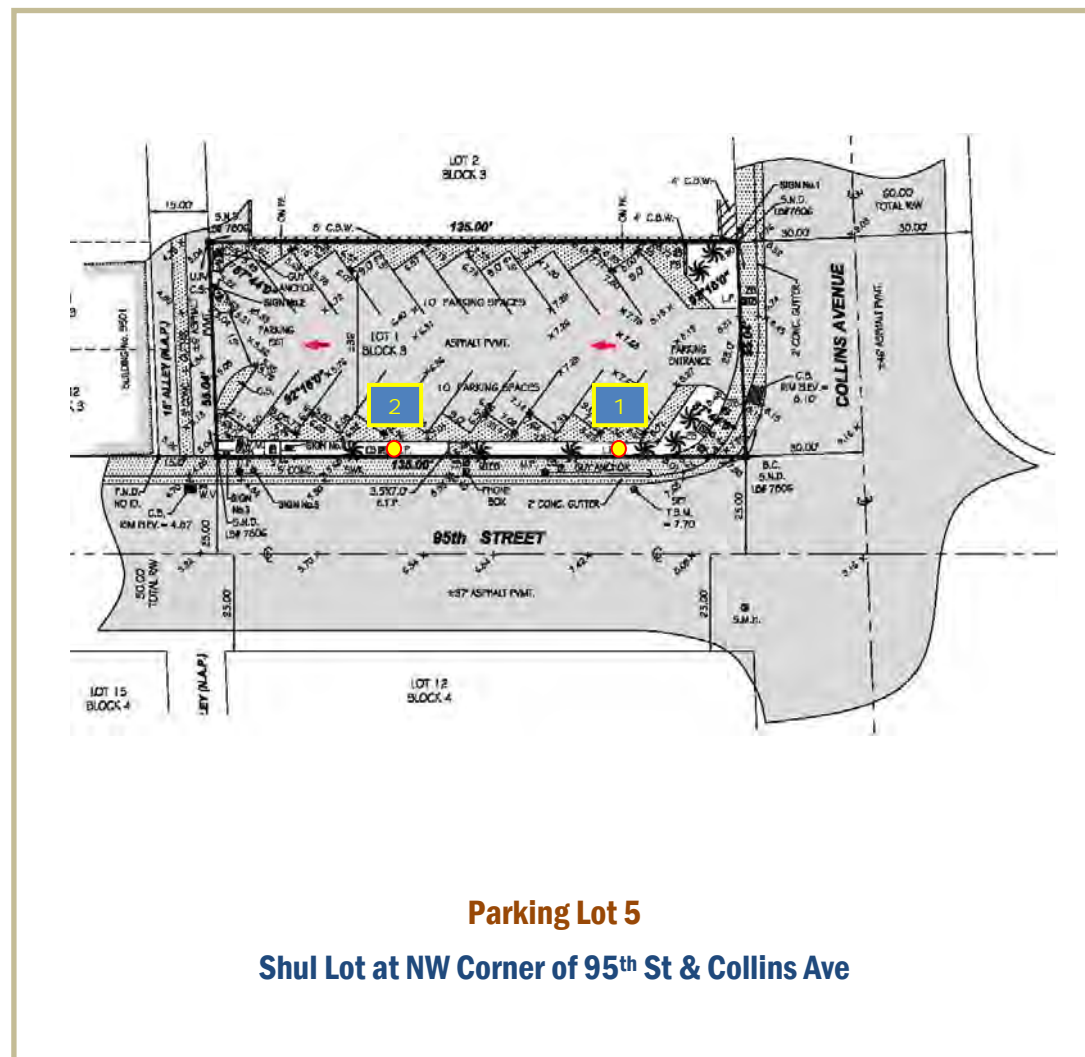

Appendix D
Lighting System Inventory

Parking Lot 1

**Collins Lot at SW Corner of
93rd St & Collins Ave**

Parking Lot 2

**Town Hall Lot at SW Corner of
93rd St & Harding Ave**

Parking Lot 3

**94th St Lot at SE Corner of
94th St & Harding Ave**

Parking Lot 4

**Post Office Lot at SW Corner of
95th St & Collins Ave**

Legend

- Lighting Pole
- # Lighting Pole Number

Parking Lot 5
Shul Lot at NW Corner of 95th St & Collins Ave

Parking Lot 6
Abbott Lot at East Side of 9500 Abbott Ave

Legend

- Lighting Pole
- # Lighting Pole Number