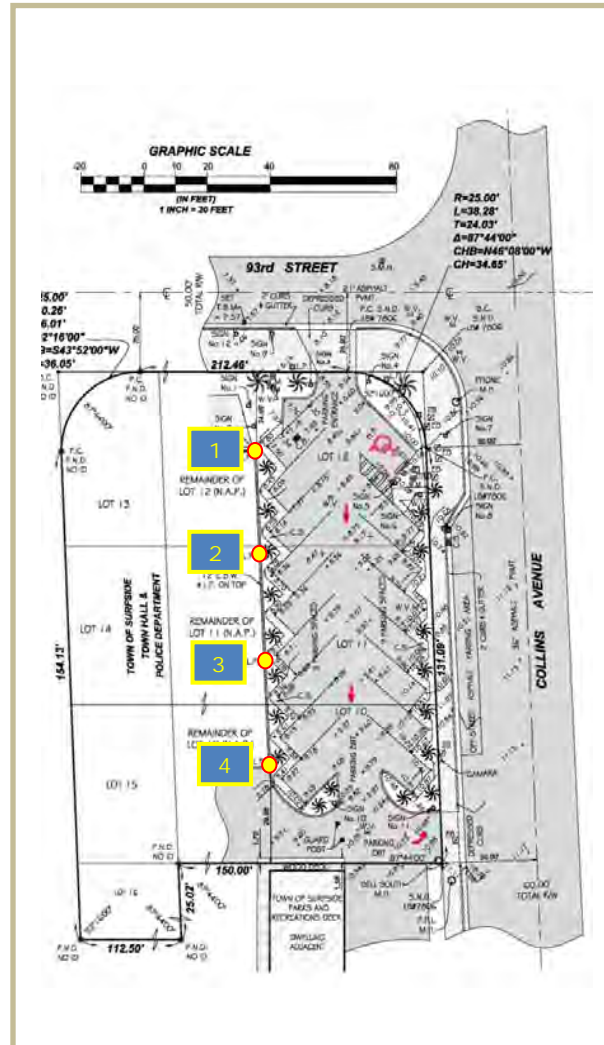

Appendix D
Lighting System Inventory

Parking Lot 1

**Collins Lot at SW Corner of
93rd St & Collins Ave**

Parking Lot 2

**Town Hall Lot at SW Corner of
93rd St & Harding Ave**

Parking Lot 3

**94th St Lot at SE Corner of
94th St & Harding Ave**

Parking Lot 4

**Post Office Lot at SW Corner of
95th St & Collins Ave**

Legend

- Lighting Pole
- # Lighting Pole Number

Parking Lot 5
Shul Lot at NW Corner of 95th St & Collins Ave

Parking Lot 6
Abbott Lot at East Side of 9500 Abbott Ave

Legend

- Lighting Pole
- # Lighting Pole Number