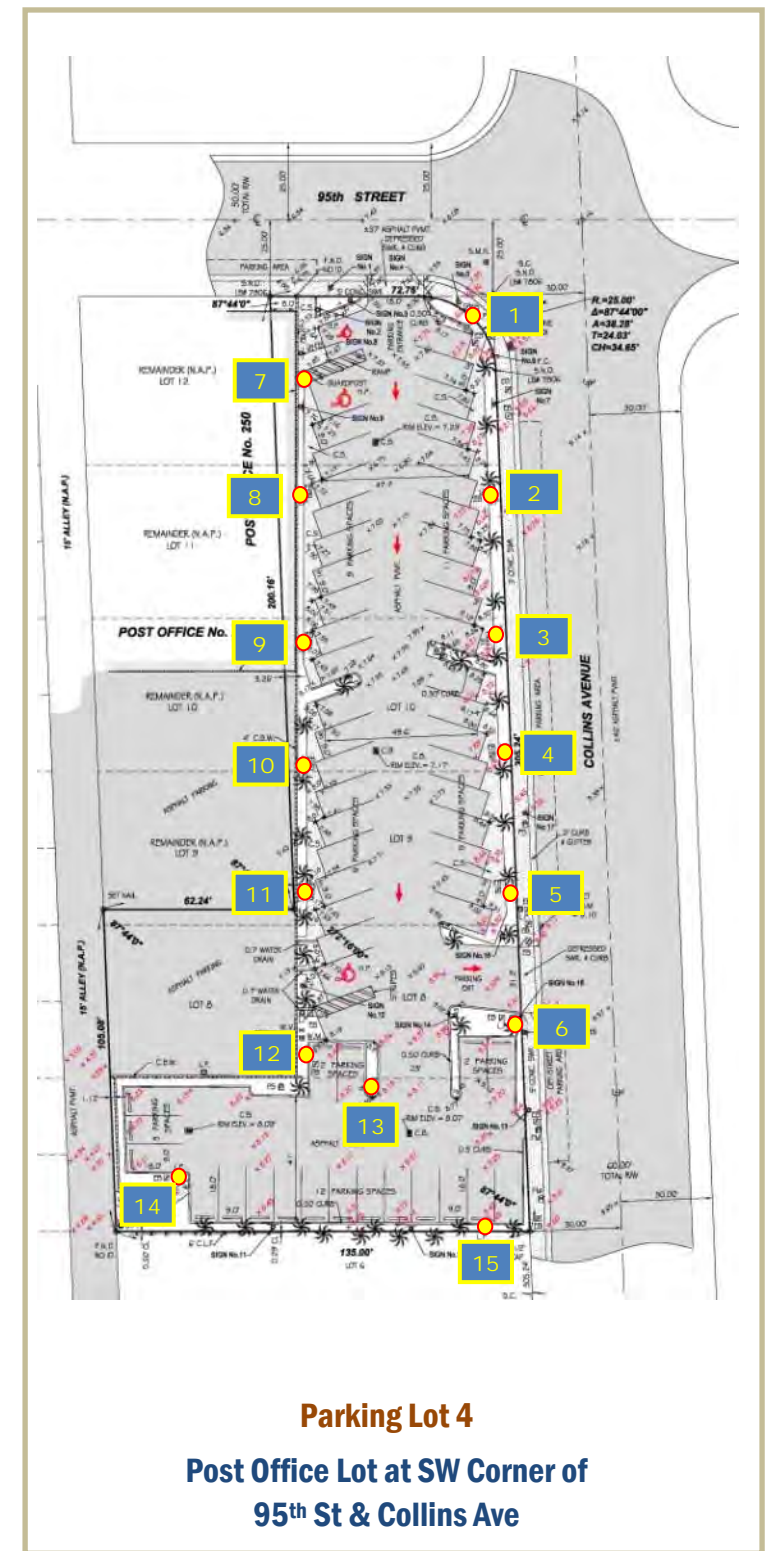

Appendix D
Lighting System Inventory

Parking Lot 1

**Collins Lot at SW Corner of
93rd St & Collins Ave**

Parking Lot 2

**Town Hall Lot at SW Corner of
93rd St & Harding Ave**

Parking Lot 3

**94th St Lot at SE Corner of
94th St & Harding Ave**

Parking Lot 4

**Post Office Lot at SW Corner of
95th St & Collins Ave**

Legend

- Lighting Pole
- # Lighting Pole Number

Parking Lot 5
Shul Lot at NW Corner of 95th St & Collins Ave

Parking Lot 6
Abbott Lot at East Side of 9500 Abbott Ave

Legend

- Lighting Pole
- # Lighting Pole Number