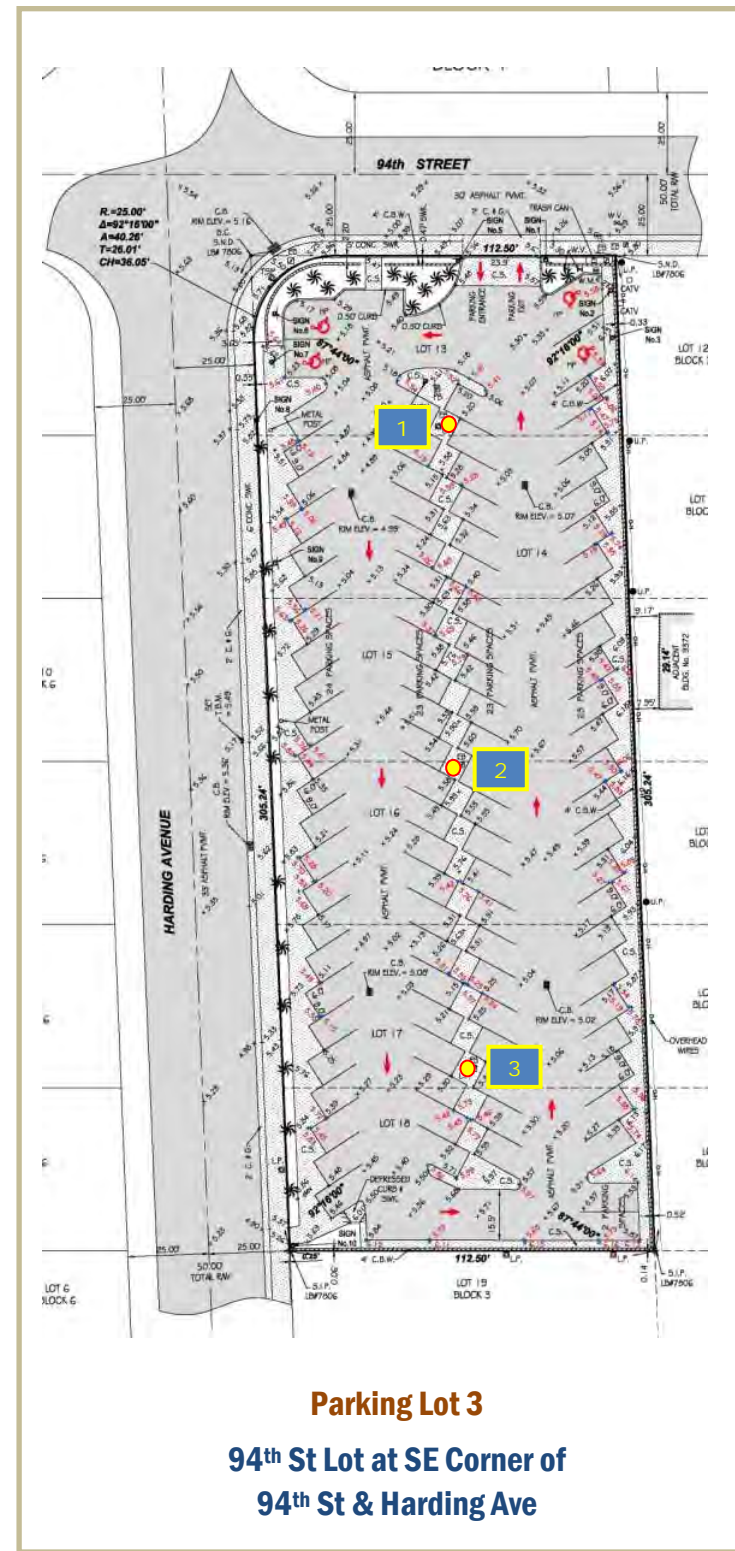

Appendix D
Lighting System Inventory

Parking Lot 1

**Collins Lot at SW Corner of
93rd St & Collins Ave**

Parking Lot 2

**Town Hall Lot at SW Corner of
93rd St & Harding Ave**

Parking Lot 3

**94th St Lot at SE Corner of
94th St & Harding Ave**

Parking Lot 4

**Post Office Lot at SW Corner of
95th St & Collins Ave**

Legend

- Lighting Pole
- # Lighting Pole Number

Parking Lot 5
Shul Lot at NW Corner of 95th St & Collins Ave

Parking Lot 6
Abbott Lot at East Side of 9500 Abbott Ave

Legend

- Lighting Pole
- # Lighting Pole Number