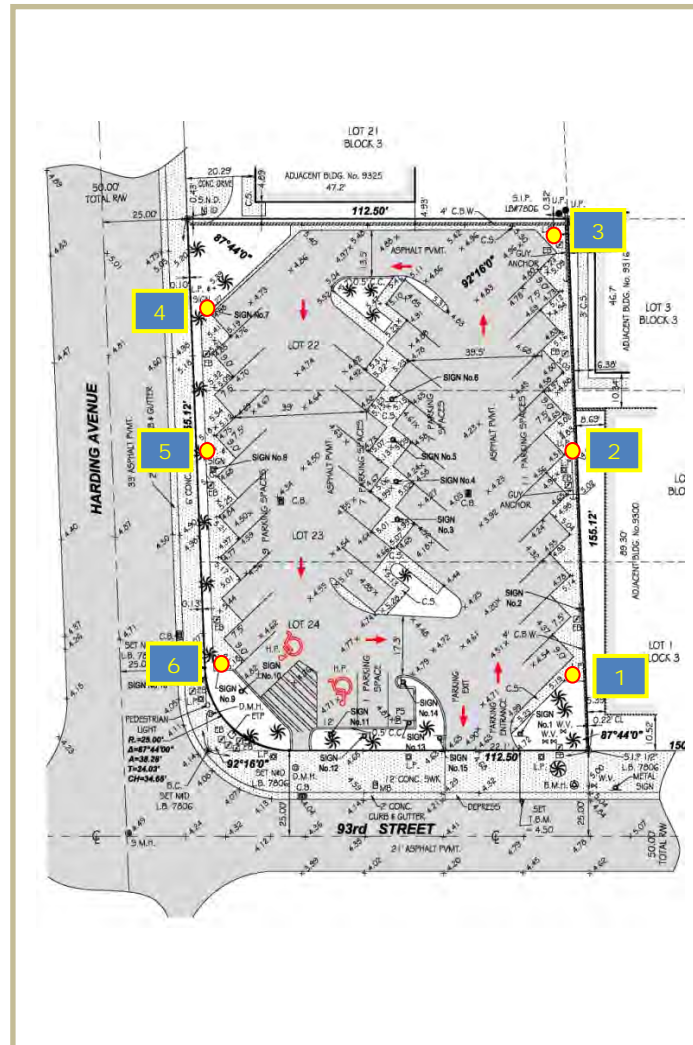

Appendix D
Lighting System Inventory

Parking Lot 1

**Collins Lot at SW Corner of
93rd St & Collins Ave**

Parking Lot 2

**Town Hall Lot at SW Corner of
93rd St & Harding Ave**

Parking Lot 3

**94th St Lot at SE Corner of
94th St & Harding Ave**

Parking Lot 4

**Post Office Lot at SW Corner of
95th St & Collins Ave**

Legend

- Lighting Pole
- # Lighting Pole Number

Parking Lot 5
Shul Lot at NW Corner of 95th St & Collins Ave

Parking Lot 6
Abbott Lot at East Side of 9500 Abbott Ave

Legend

- Lighting Pole
- # Lighting Pole Number