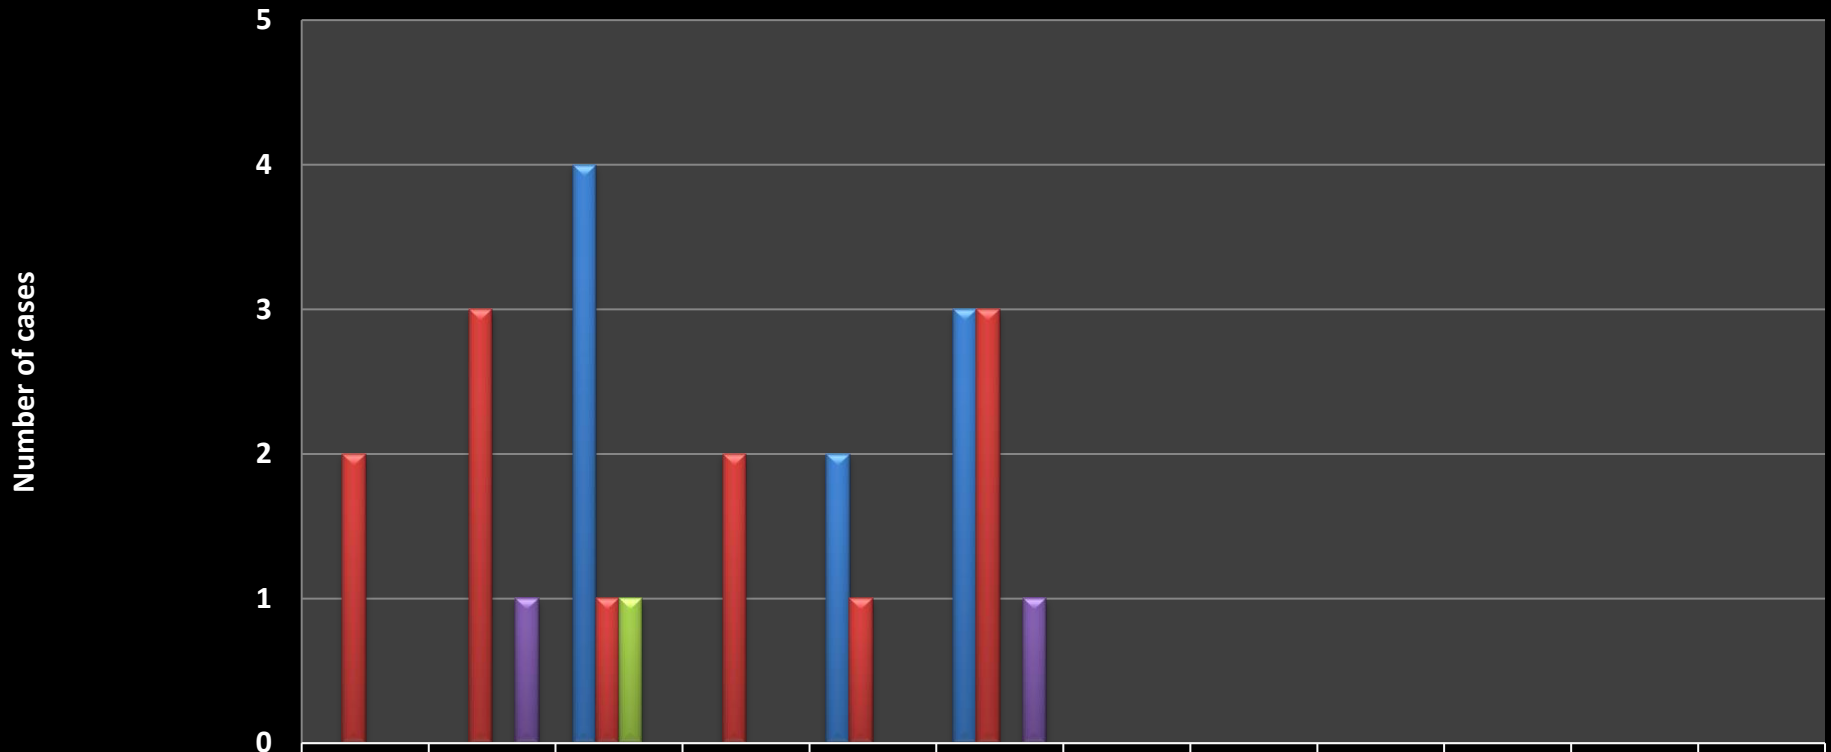

June 2016

	Jan	Feb	Mar	Apr	May	June	July	Aug	Sep	Oct	Nov	Dec
■ Burglary Structure	0	0	4	0	2	3						
■ Auto Burglary	2	3	1	2	1	3						
■ Robbery	0	0	1	0	0	0						
■ Auto Theft	0	1	0	0	0	1