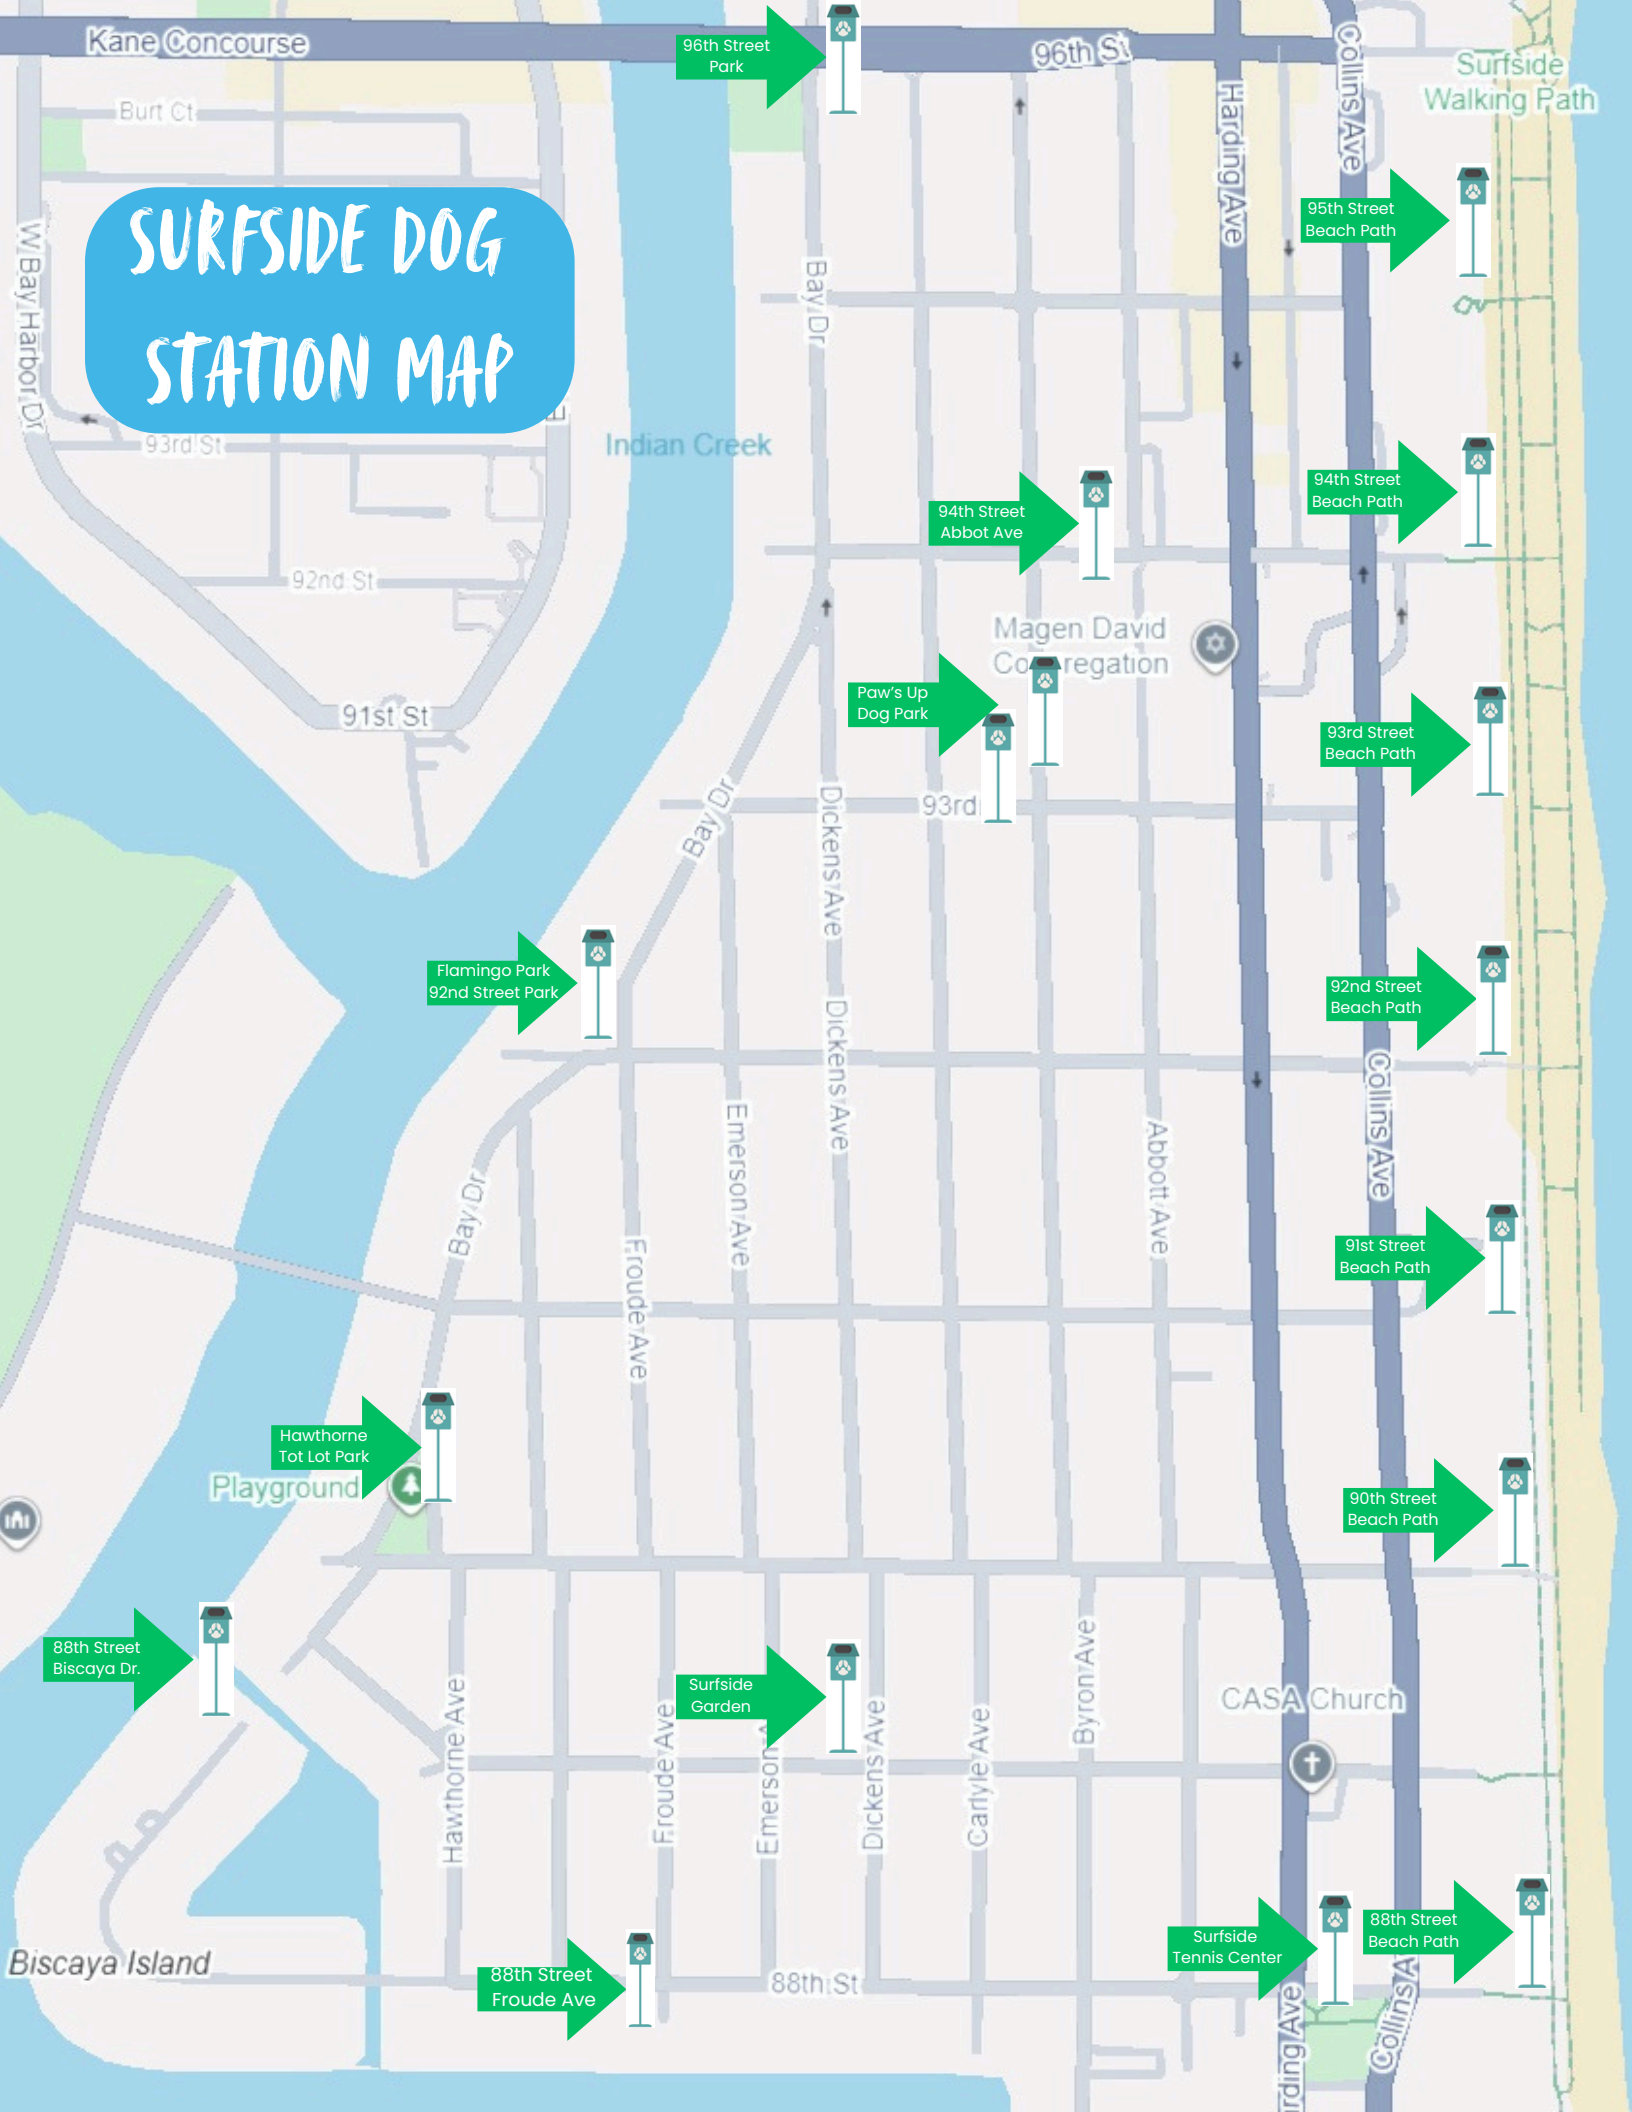

SURFSIDE DOG STATION MAP

96th Street Park

96th St

95th Street Beach Path

Surfside Walking Path

94th Street Beach Path

94th Street Abbot Ave

94th Street Beach Path

Paw's Up Dog Park

93rd

93rd Street Beach Path

Flamingo Park
92nd Street Park

92nd Street Beach Path

Hawthorne Tot Lot Park
Playground

91st Street Beach Path

90th Street Beach Path

88th Street Biscaya Dr.

Surfside Garden

88th Street Beach Path

Surfside Tennis Center

88th Street Froude Ave

88th St