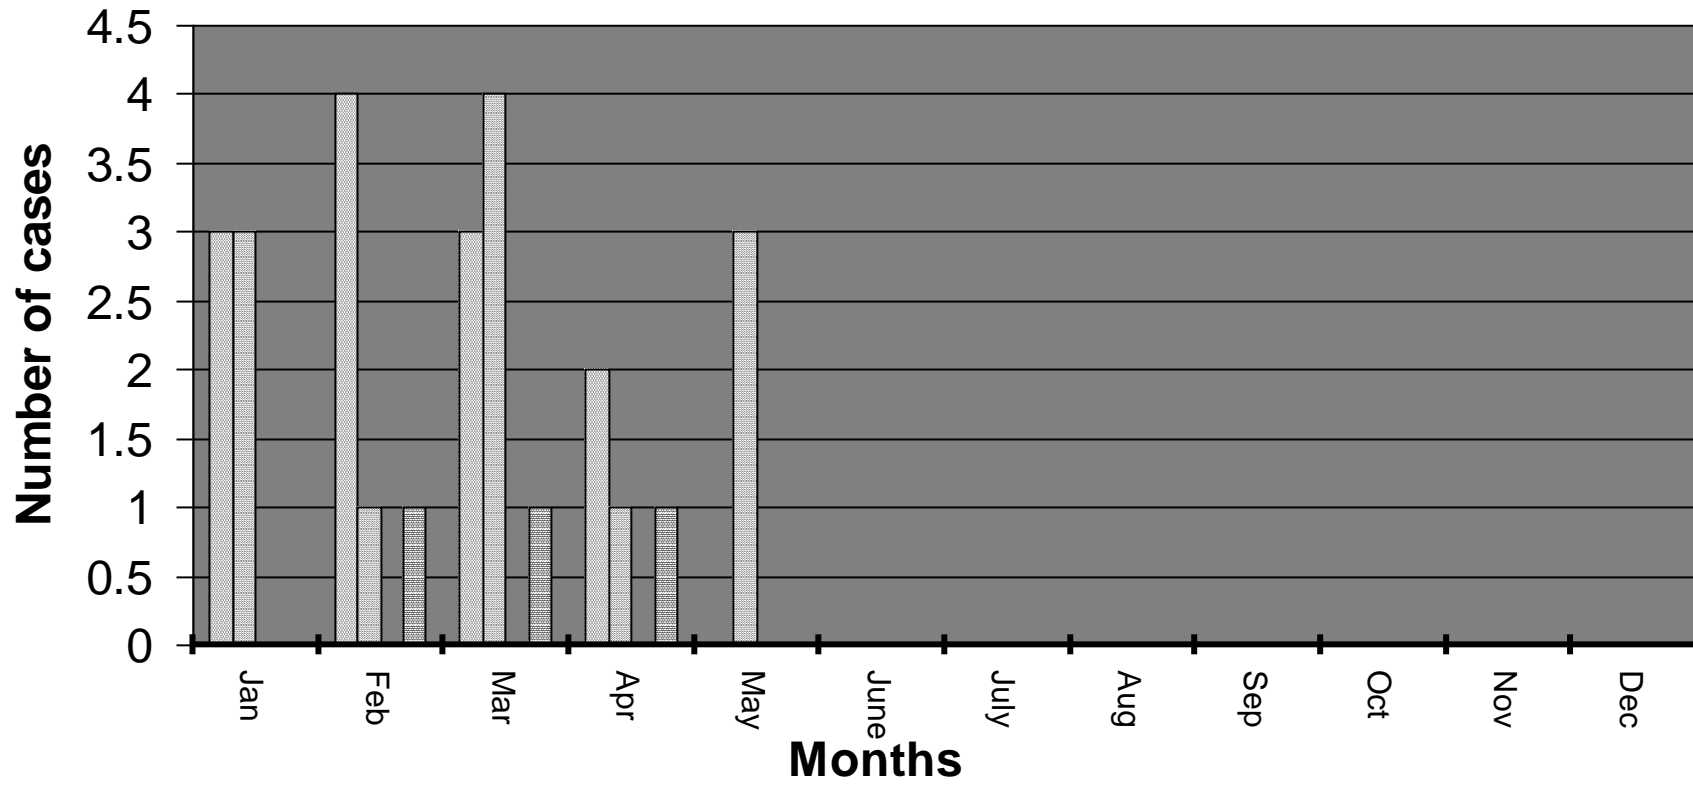

Monthly Activity by Classification

Classification	April	May	+/-
Homicide	0	0	0
Involuntary Sexual Battery	0	0	0
Lewd / lascivious	0	0	0
Aggravated Assault - Battery	1	1	0
Burglary Structure	2	0	-2
Burglary Conveyance	1	3	2
Grand Theft	3	3	0
Fraud	7	3	-4
Robbery	0	0	0
Grand Theft Auto	1	0	-1
Total Part One Crimes	15	10	-5
Battery Simple	1	8	7
Domestic Violence	0	0	0
Theft Under	6	9	3
Criminal Mischief	0	7	7
Driving Under Influence	2	2	0
Total Part II Crimes	9	26	17
Traffic Citations	424	460	36
Traffic Warnings	332	302	-30
Arrests	23	48	25
Parking Citations	496	552	56

2010 Burglary/ Robbery / Auto theft comparison

Legend: Burglary Structure, Burglary Conveyance, Robbery, Grand Theft Auto