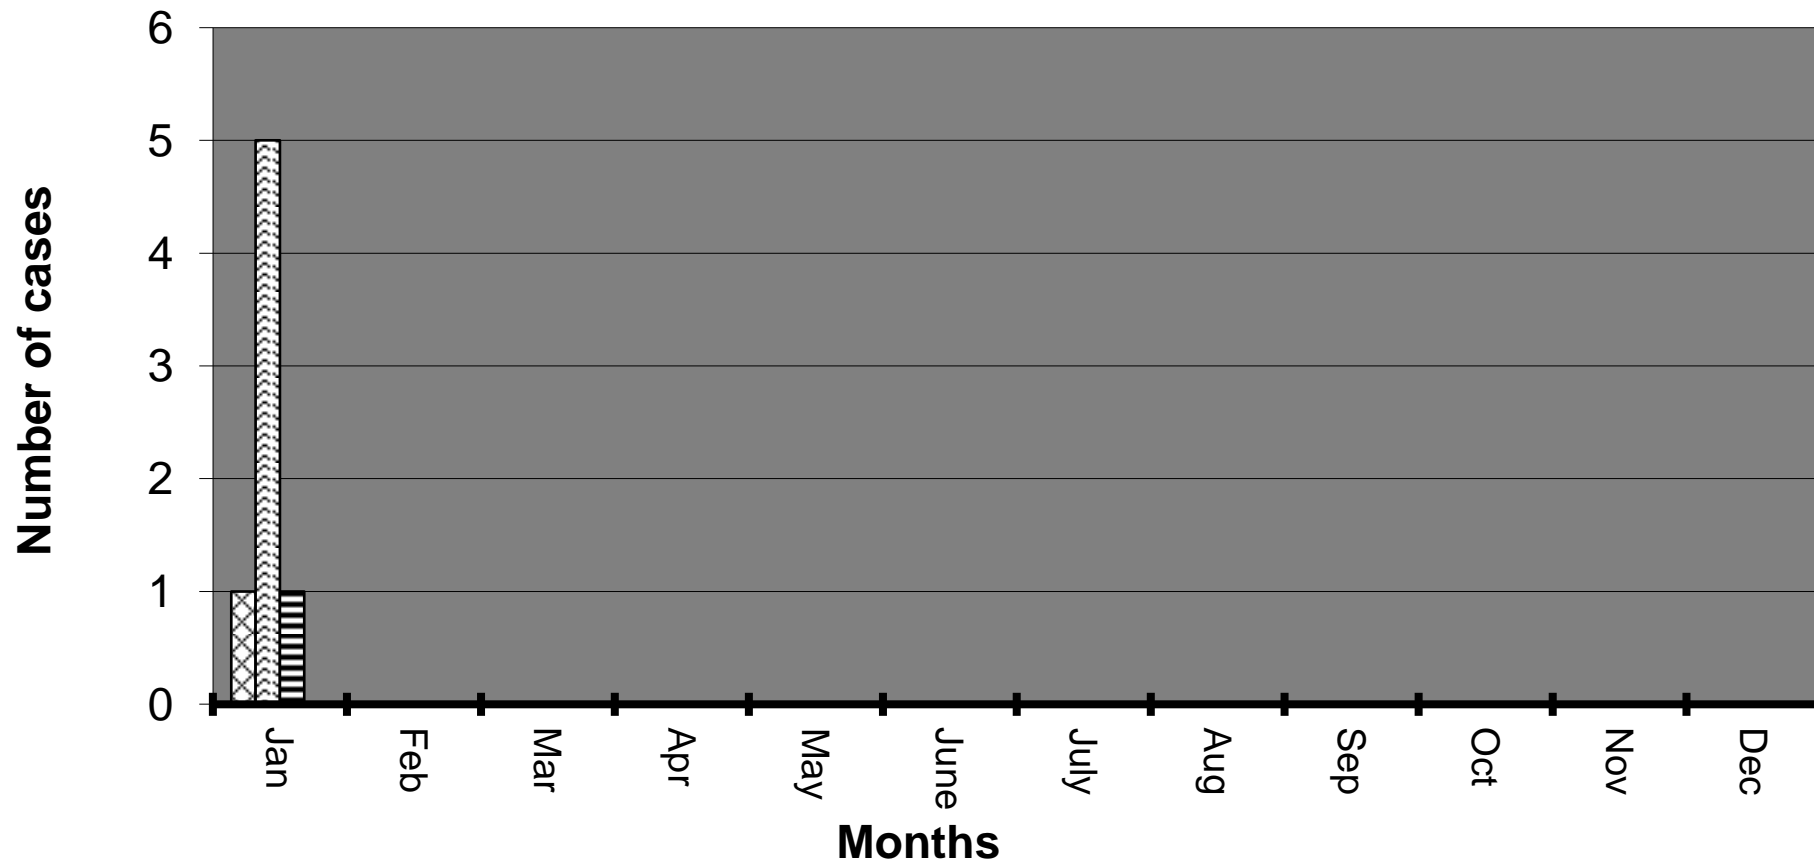

Monthly Activity by Classification

Classification	December	January	+/-
Homicide	0	0	0
Sexual Battery	0	0	0
Aggravated Assault - Battery	0	2	2
Burglary Structure	0	1	1
Grand Theft	6	3	-3
Robbery	0	1	1
Auto Theft	1	0	-1
Total Part One Crimes	7	7	0
Battery	0	2	2
Domestic Violence	0	0	0
Theft	4	3	-1
Lewd / lascivious	0	1	1
Burglary Conveyance	1	5	4
Fraud	9	8	-1
Criminal Mischief	0	0	0
Driving Under Influence	1	0	-1
Total Part II Crimes	15	19	4
Traffic Citations	315	379	64
Traffic Warnings	351	380	29
Arrests	8	13	5
Parking Citations	628	833	205
Red Light Review	628	820	192

2012 Burglary/ Robbery / Auto theft comparison

■ Burglary Structure

■ Burglary Conveyance

■ Robbery

■ Auto Theft

Classification	January
Calls for Service	1623
Incident Reports	101
Felony Arrests	6
Misdemeanor Arrests	7
Warrant Arrests	1
Traffic Citations	379
Traffic Warnings	380
Parking Citations	833
Suspicious Person Checks	19
Crime Prevention/Community Events	5
Traffic Crashes	17
Investigations Assigned	27
Investigations Closed	23
Investigations Cleared by Arrest	1