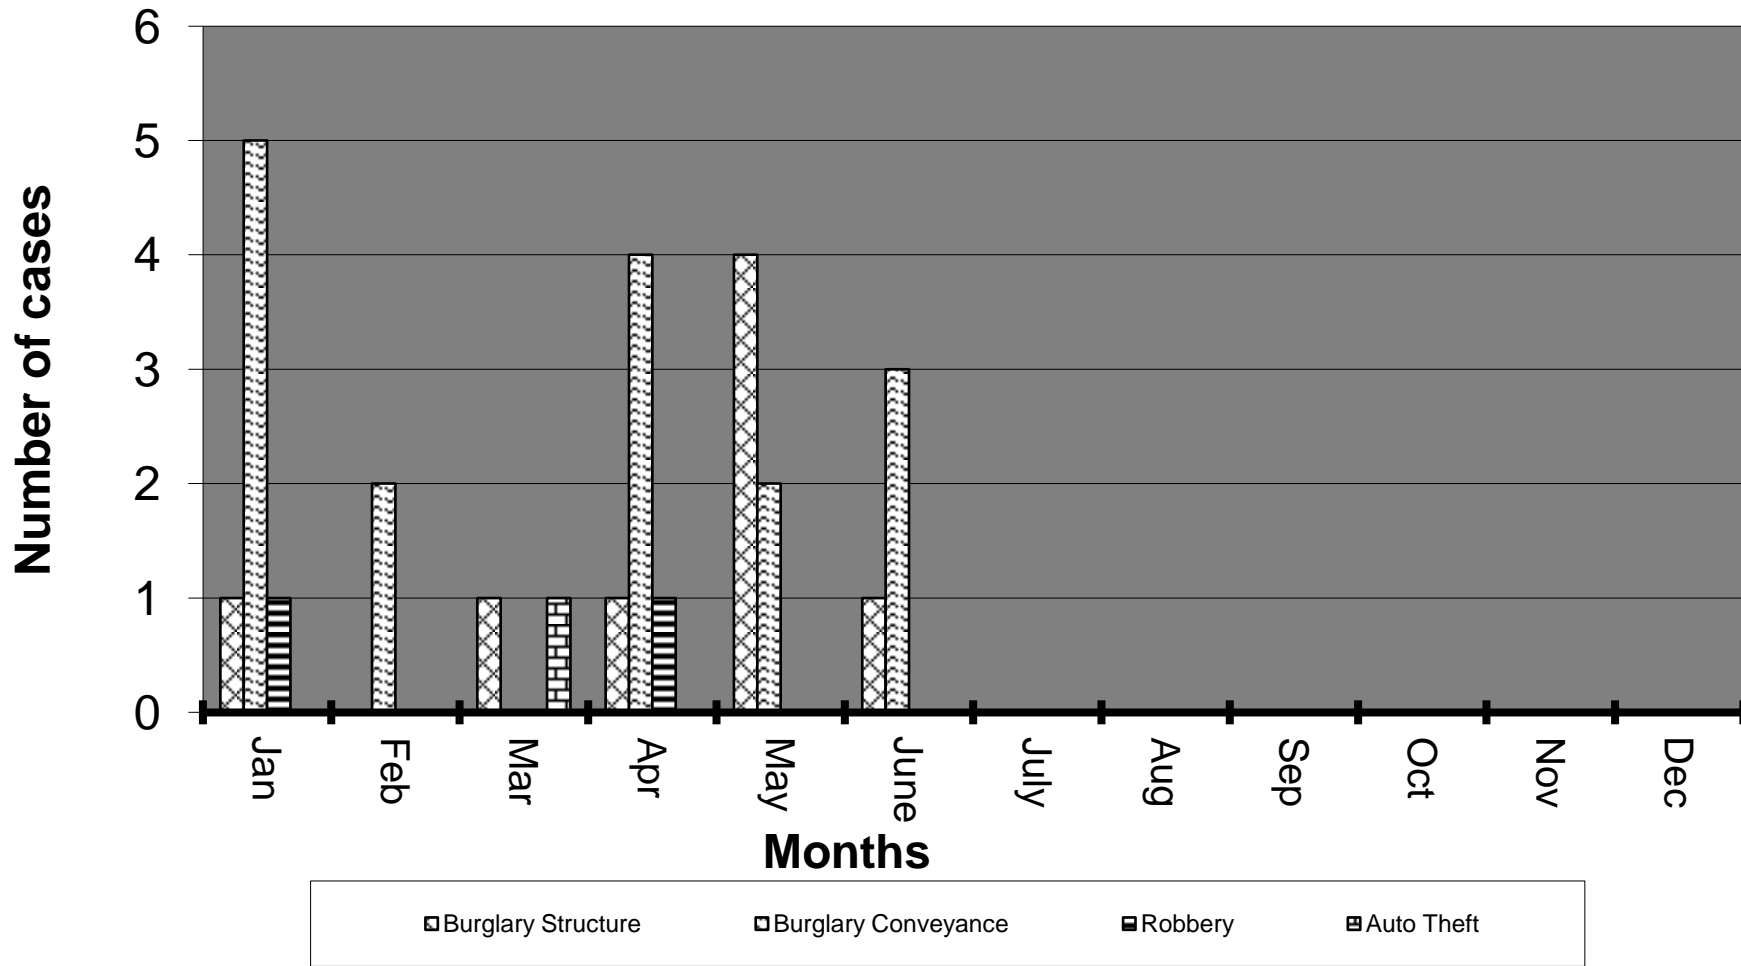

2012 Burglary/ Robbery / Auto theft comparison

SURFSIDE POLICE

DAVID ALLEN
CHIEF OF POLICE

"Providing the highest level of police service to the community we serve in a professional, courteous, ethical and judicious manner"

Classification	June
Calls for Service	2206
Incident Reports	72
Felony Arrests	3
Misdemeanor Arrests	4
Warrant Arrests	1
Traffic Citations	379
Traffic Warnings	405
Parking Citations	964
Suspicious Person Checks	17
Crime Prevention/Community Events	4
Traffic Crashes	25
Investigations Assigned	14
Investigations Closed	15
Investigations Cleared by Arrest	3